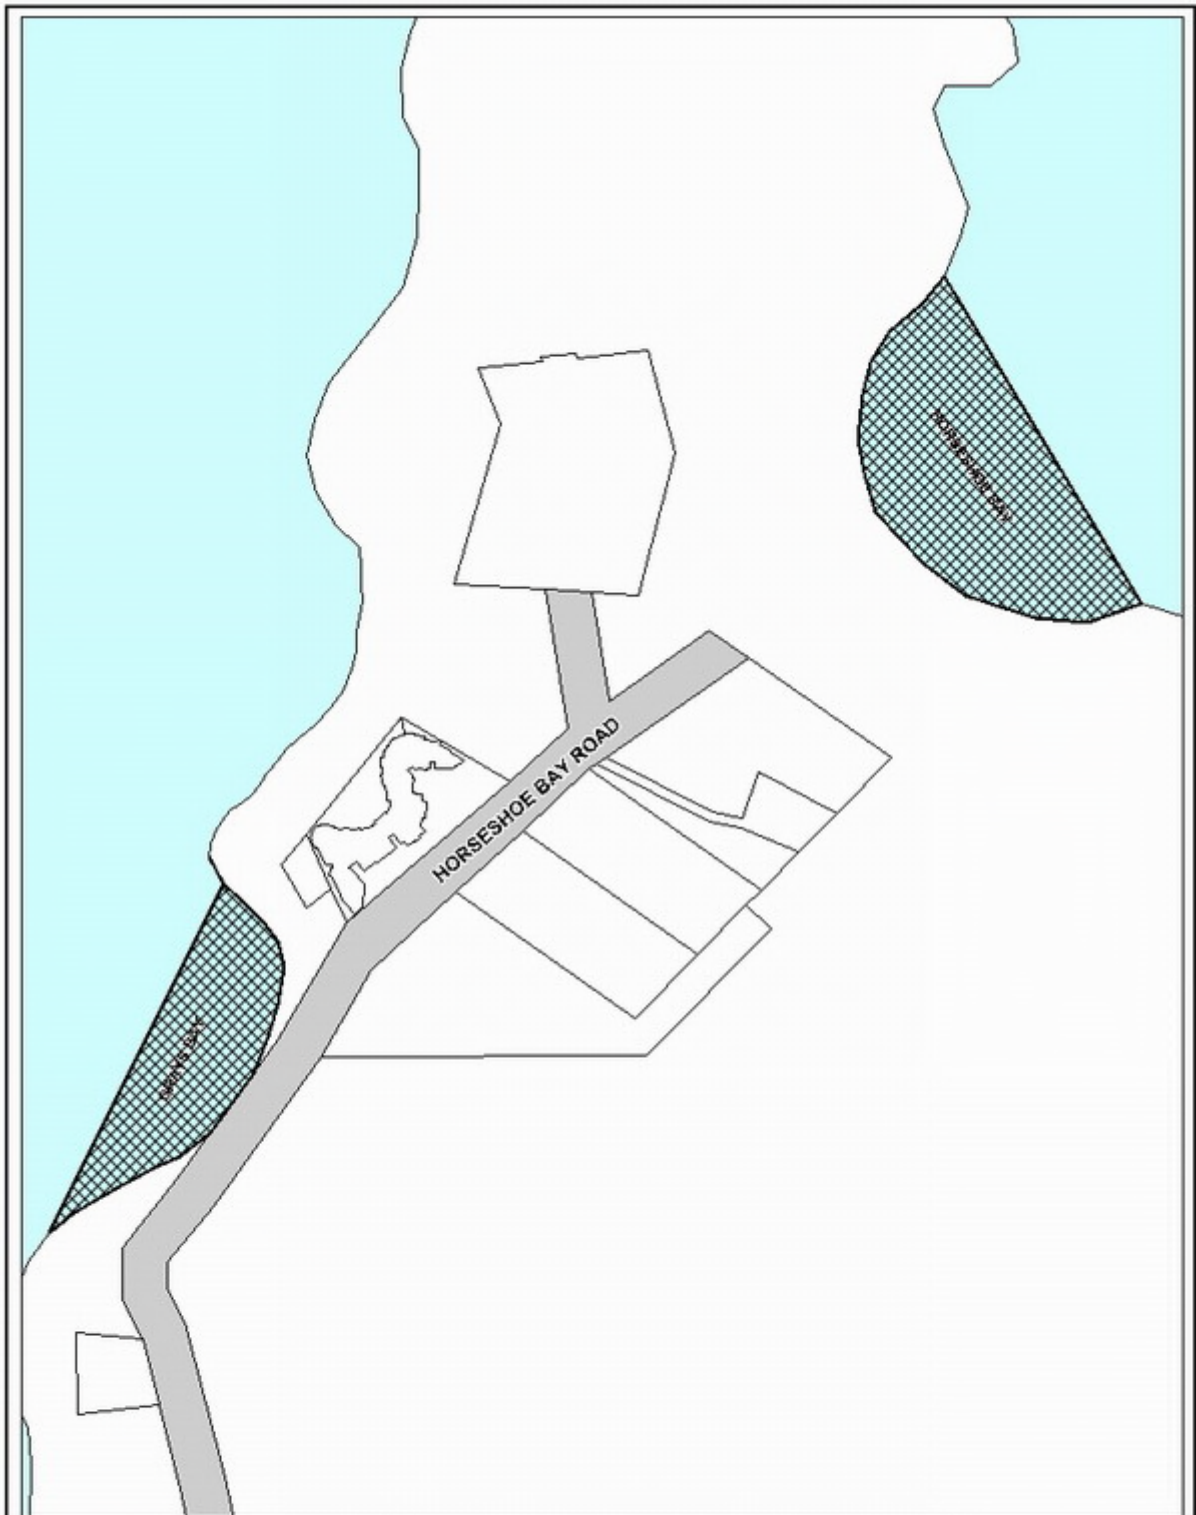

LEGEND

Dog Prohibited Area

Title: Dog Prohibited Area

THIS DATA SET IS AN EXTRACT FROM QUEENSLAND'S DIGITAL CADASTRAL DATABASE. USE OF THIS DATA SET MAY BE APPROVED WITH THE WRITTEN PERMISSION OF THE DIRECTOR GENERAL, DEPARTMENT OF NATURAL RESOURCES AND WATER, 2008. LOCKED BAG 48, COORFARDO DELIVERY CENTRE, 4151, QUEENSLAND, AUSTRALIA. © THE STATE OF QUEENSLAND (DEPT OF NATURAL RESOURCES AND WATER) 2008. NO LIABILITY ACCEPTED FOR ANY LOSS OR DAMAGE THAT MAY ARISE FROM THE USE OF OR RELIANCE ON THIS DATA.

Date Created:
8/11/2011

Created By:
M Ruff

Map Scale:
Scale 1:2,700